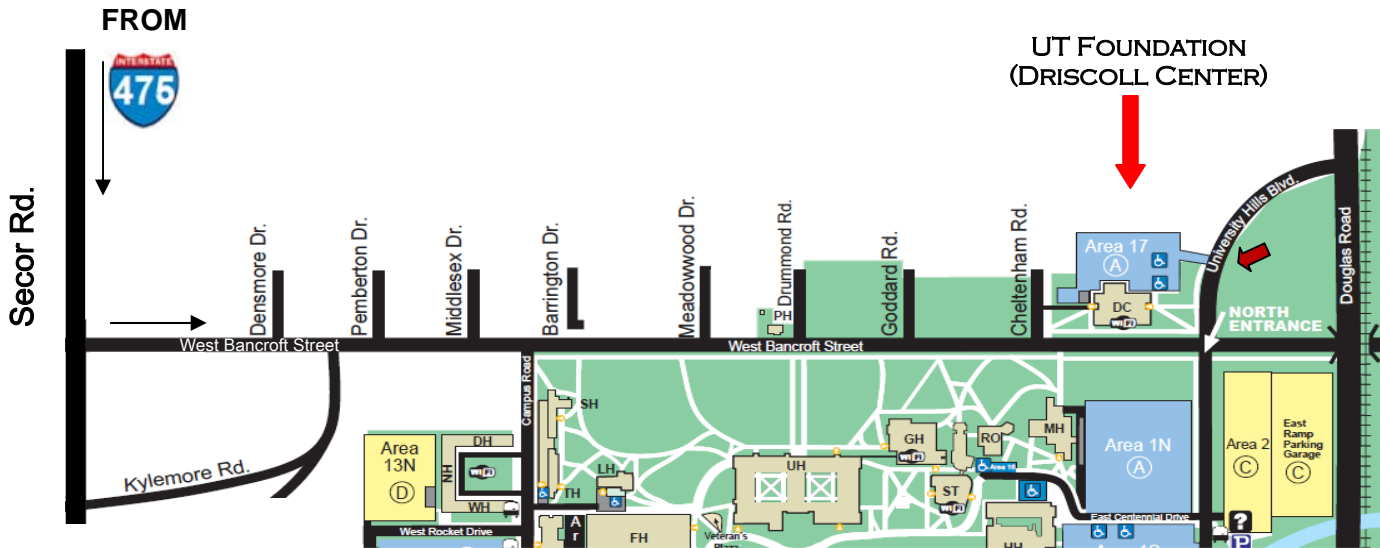

MAP/DIRECTIONS ~ THE UNIVERSITY OF TOLEDO FOUNDATION

DRISCOLL ALUMNI CENTER

**2800 W. BANCROFT STREET, SUITE 1002
TOLEDO, OH 43606 ~ (419) 530-7730**

From South -- Via I-75 or from the Ohio Turnpike (Use Exit 64):

- Follow I-75 North past downtown Toledo to **I-475 West, Sylvania** (bear left)
- Travel West on I-475 to **Exit 17 - Secor Rd** on the right
- Turn **LEFT** (South) onto **Secor Rd**; proceed approx 1.6 miles to **Bancroft St**
- ➔ * Turn **LEFT** (East) on **Bancroft St**; proceed approx .6 miles to **University Hills Blvd**
- Turn **LEFT** (North) on **University Hills Blvd**
- The Driscoll Center is on the left (parking in Lot/Area 17, accessed from University Hills Blvd only)

From South -- Via US-23/475:

- Travel North on **US. 23/475**, then bear right to **I-475 East (Toledo)**
- Proceed East on **I-475** to **Exit 17 - Secor Rd** on the right
- Turn **RIGHT** (South) on **Secor Rd**; proceed approx 1.6 miles to **Bancroft St** – Proceed from * above

From North -- Via US 23:

- Continue south on **US 23** to **I-475 East** (bear left)
- Proceed east on **I-475**, to **Exit 17, Secor Rd** on the right
- Turn **RIGHT** (south) on **Secor Rd**; proceed approx 1.6 miles to **Bancroft St** -- Proceed from * above